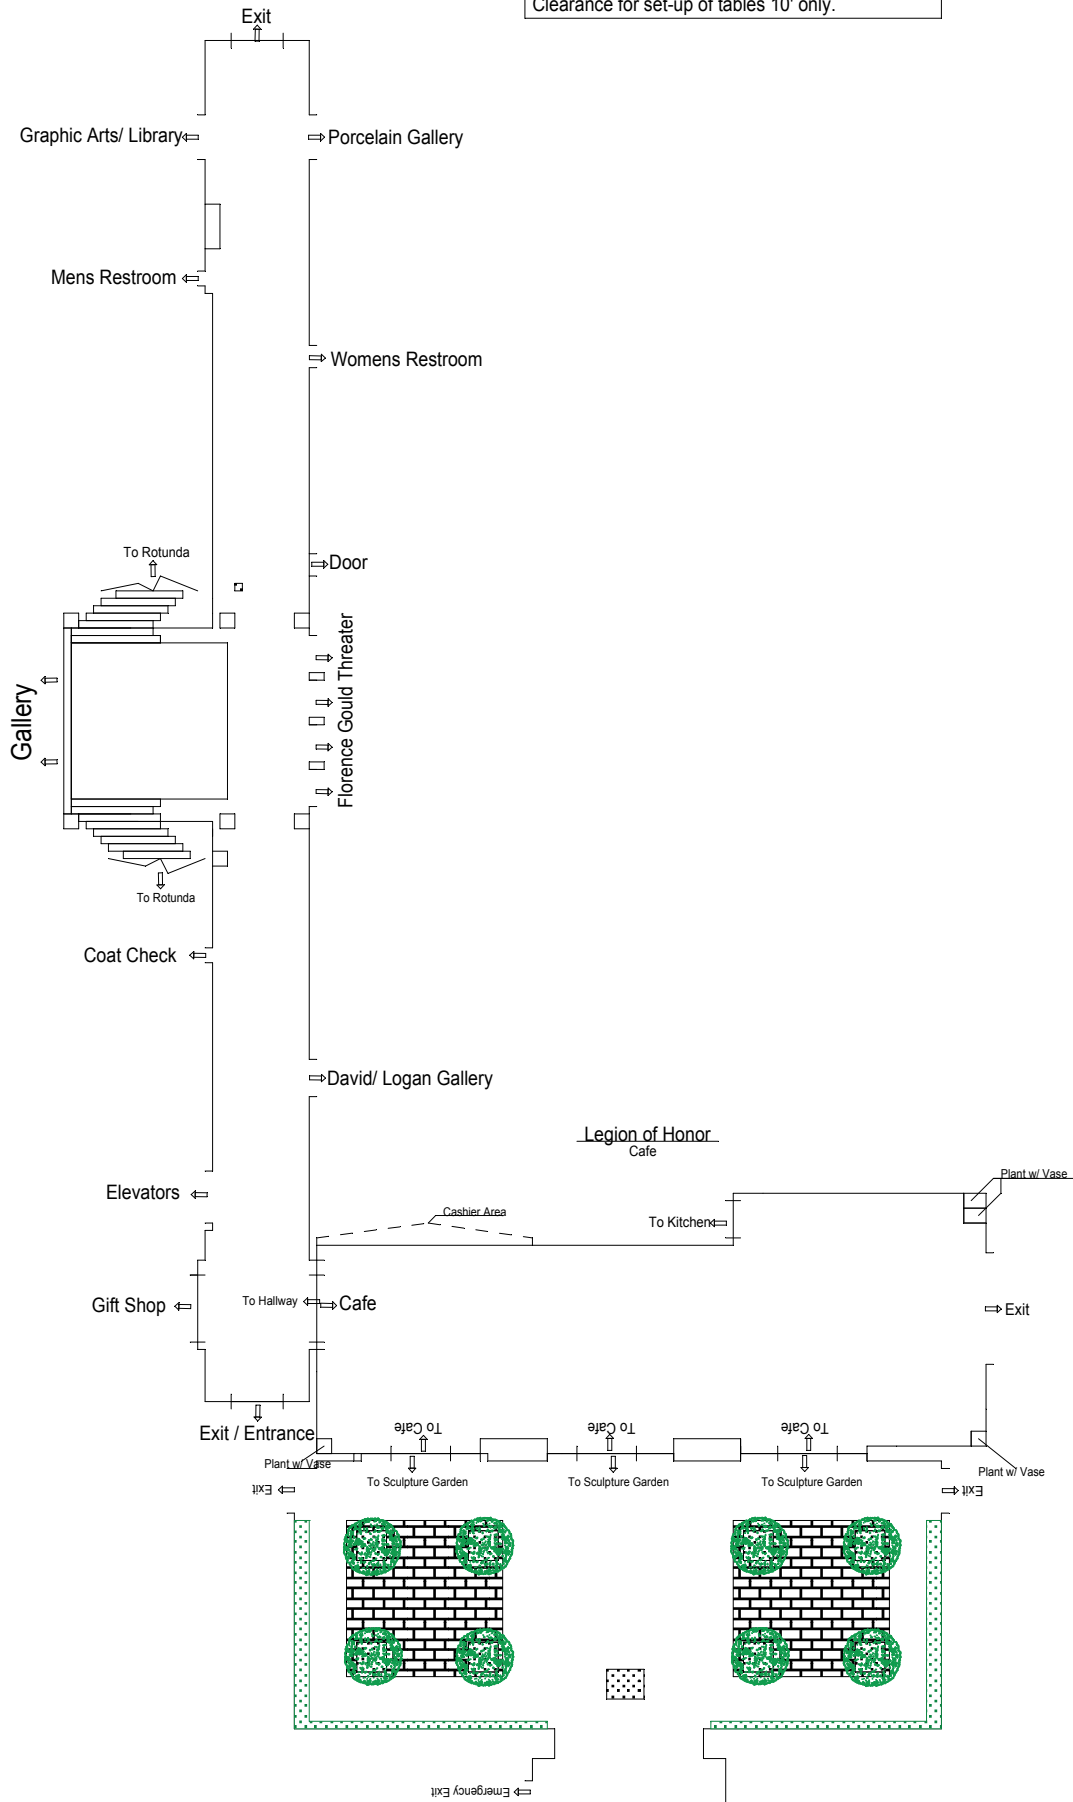

Legion of Honor
Hallway

There is art all along walls, on both sides of hallway.
Clearance for set-up of tables 10' only.

Legion of Honor Cafe
Sculpture Garden

 = Permanent Sculpture