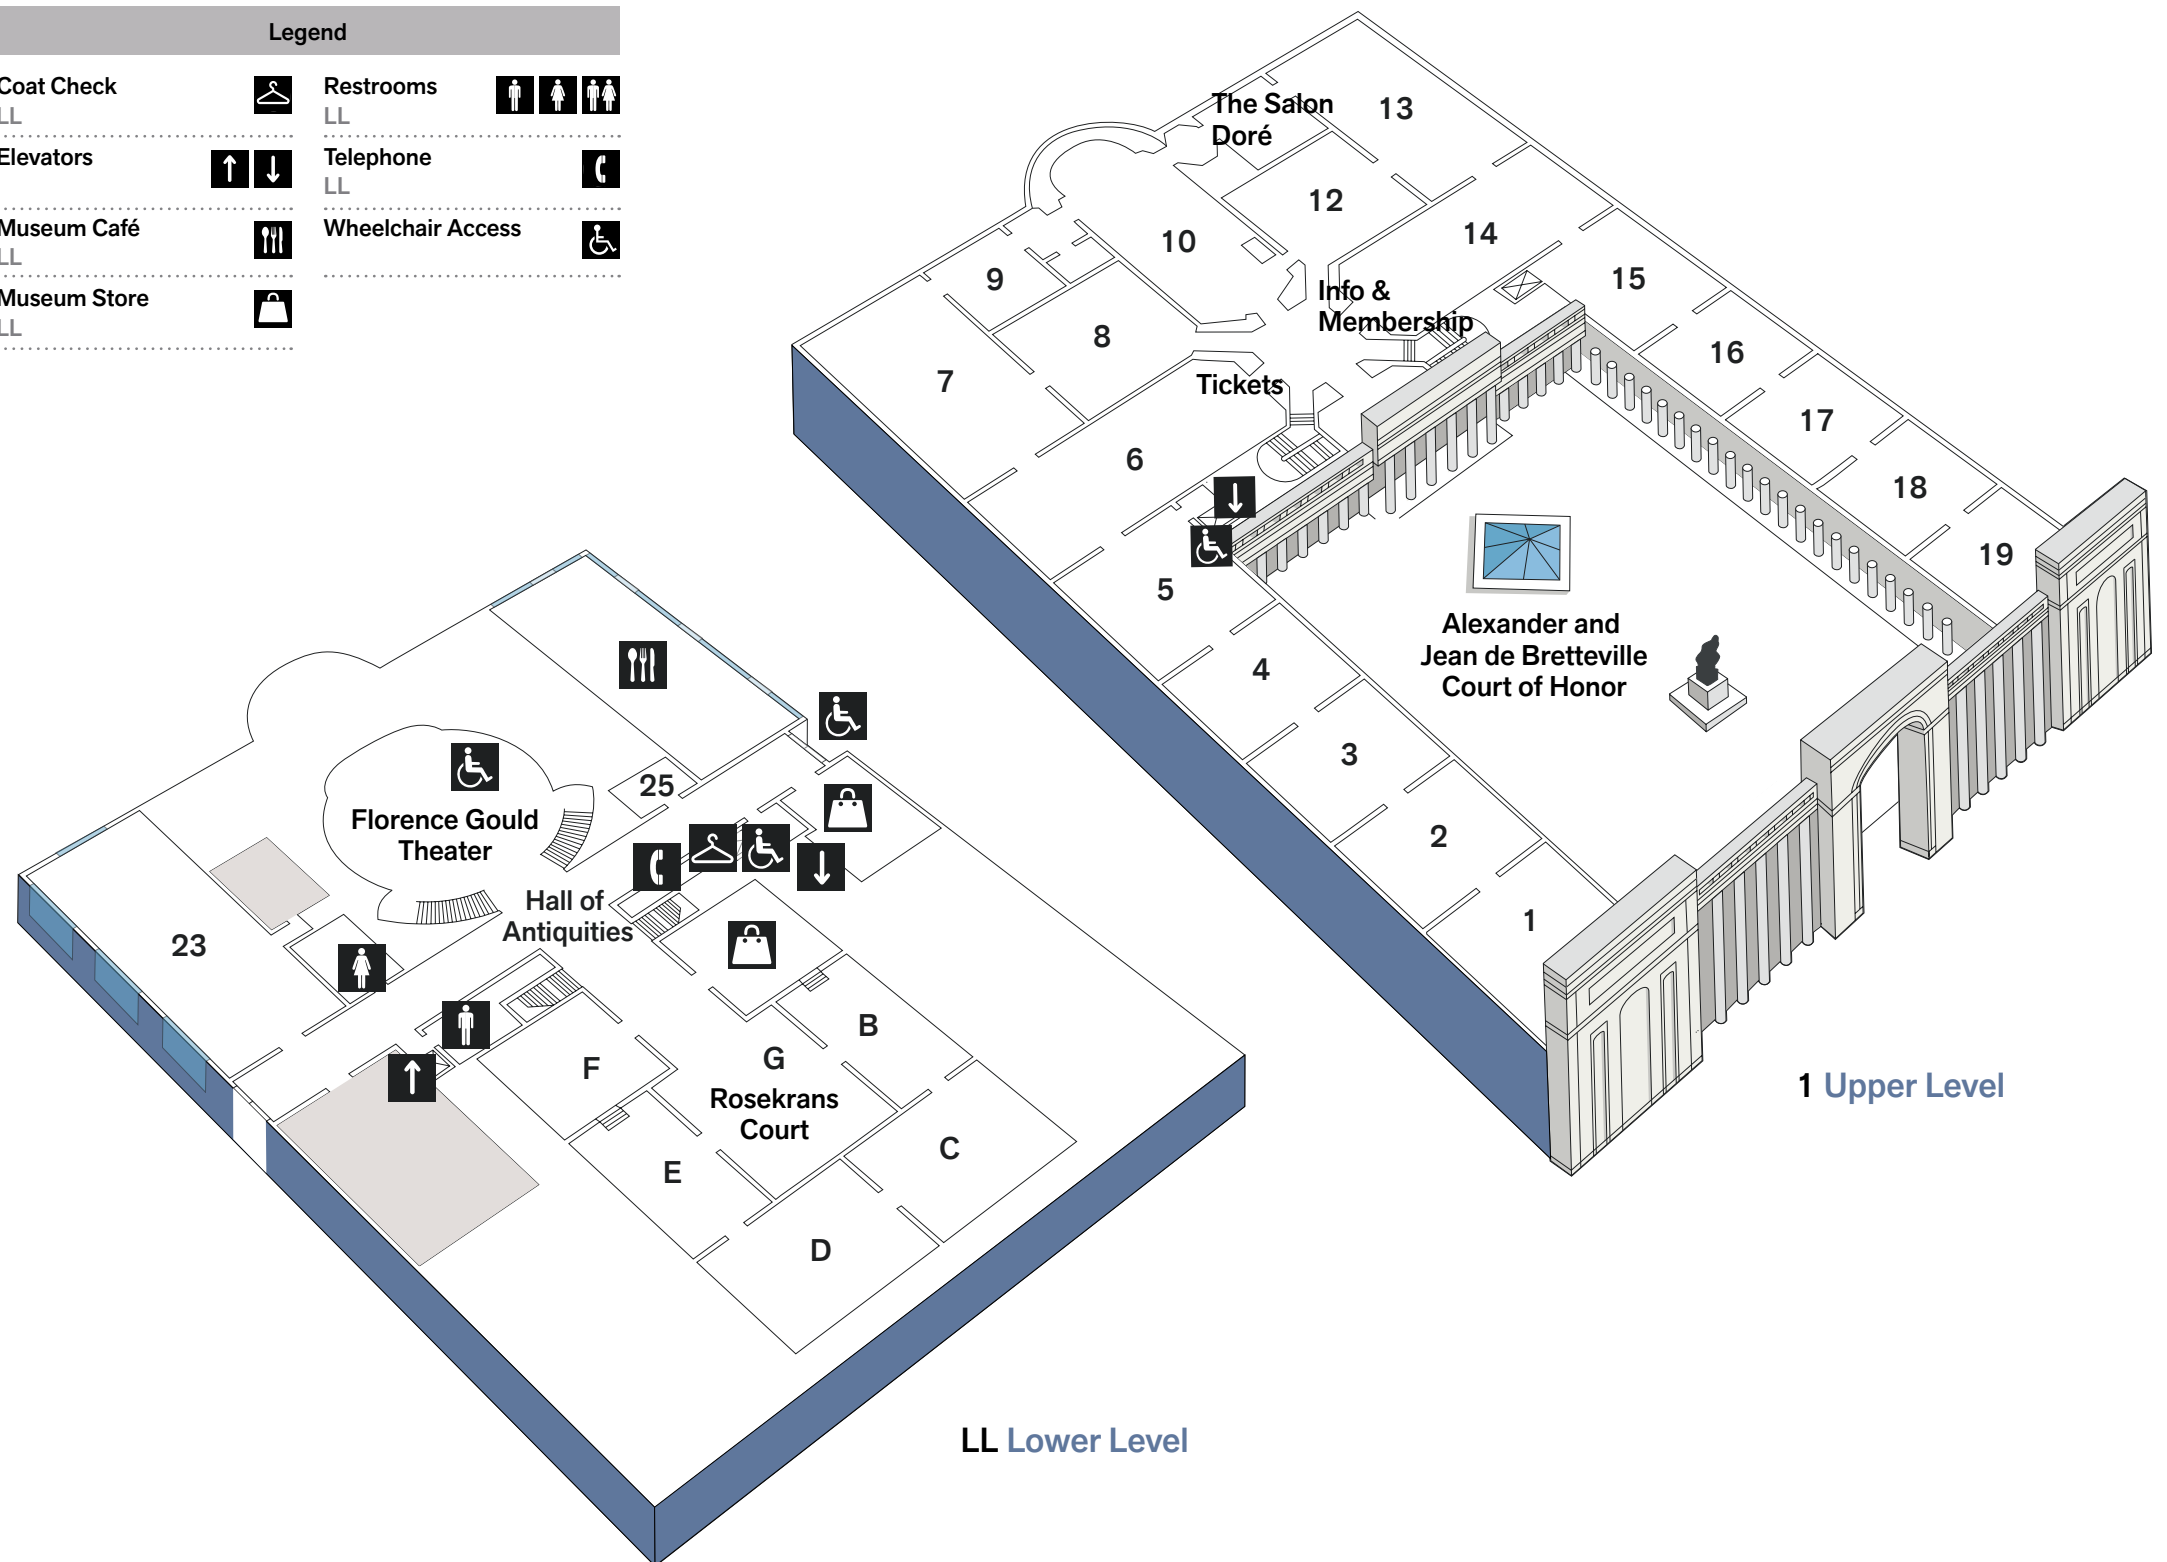

1 Upper Level

Special Exhibition	Gallery 1
Medieval, Renaissance, and Mannerist Art	Galleries 2–5
French and Italian Baroque and Rococo Art	Galleries 6–7
Auguste Rodin Sculpture	Gallery 8
The Rouen Room and the 17th and 18th-Century Decorative Arts	Gallery 9
August Rodin Sculpture and the Skinner Organ	Gallery 10
The Salon Doré from the Hôtel de La Trémoille	Gallery 11
Auguste Rodin Sculpture	Gallery 12
18th-Century British Art	Gallery 13
17th-Century European Art	Galleries 14–15
Neoclassicism and Post-Impressionism	Gallery 16
19th-Century European Art	Galleries 17–18
Impressionism and Post-Impressionism	Gallery 19

LL Lower Level

Rosekrans Court, Special Exhibitions	Galleries B–G
Bowles Porcelain Gallery	Gallery 23
Reva and David Logan Gallery of Illustrated Books	Gallery 25

Legend			
Coat Check LL		Restrooms LL	
Elevators		Telephone LL	
Museum Café LL		Wheelchair Access	
Museum Store LL			

1 Upper Level

LL Lower Level