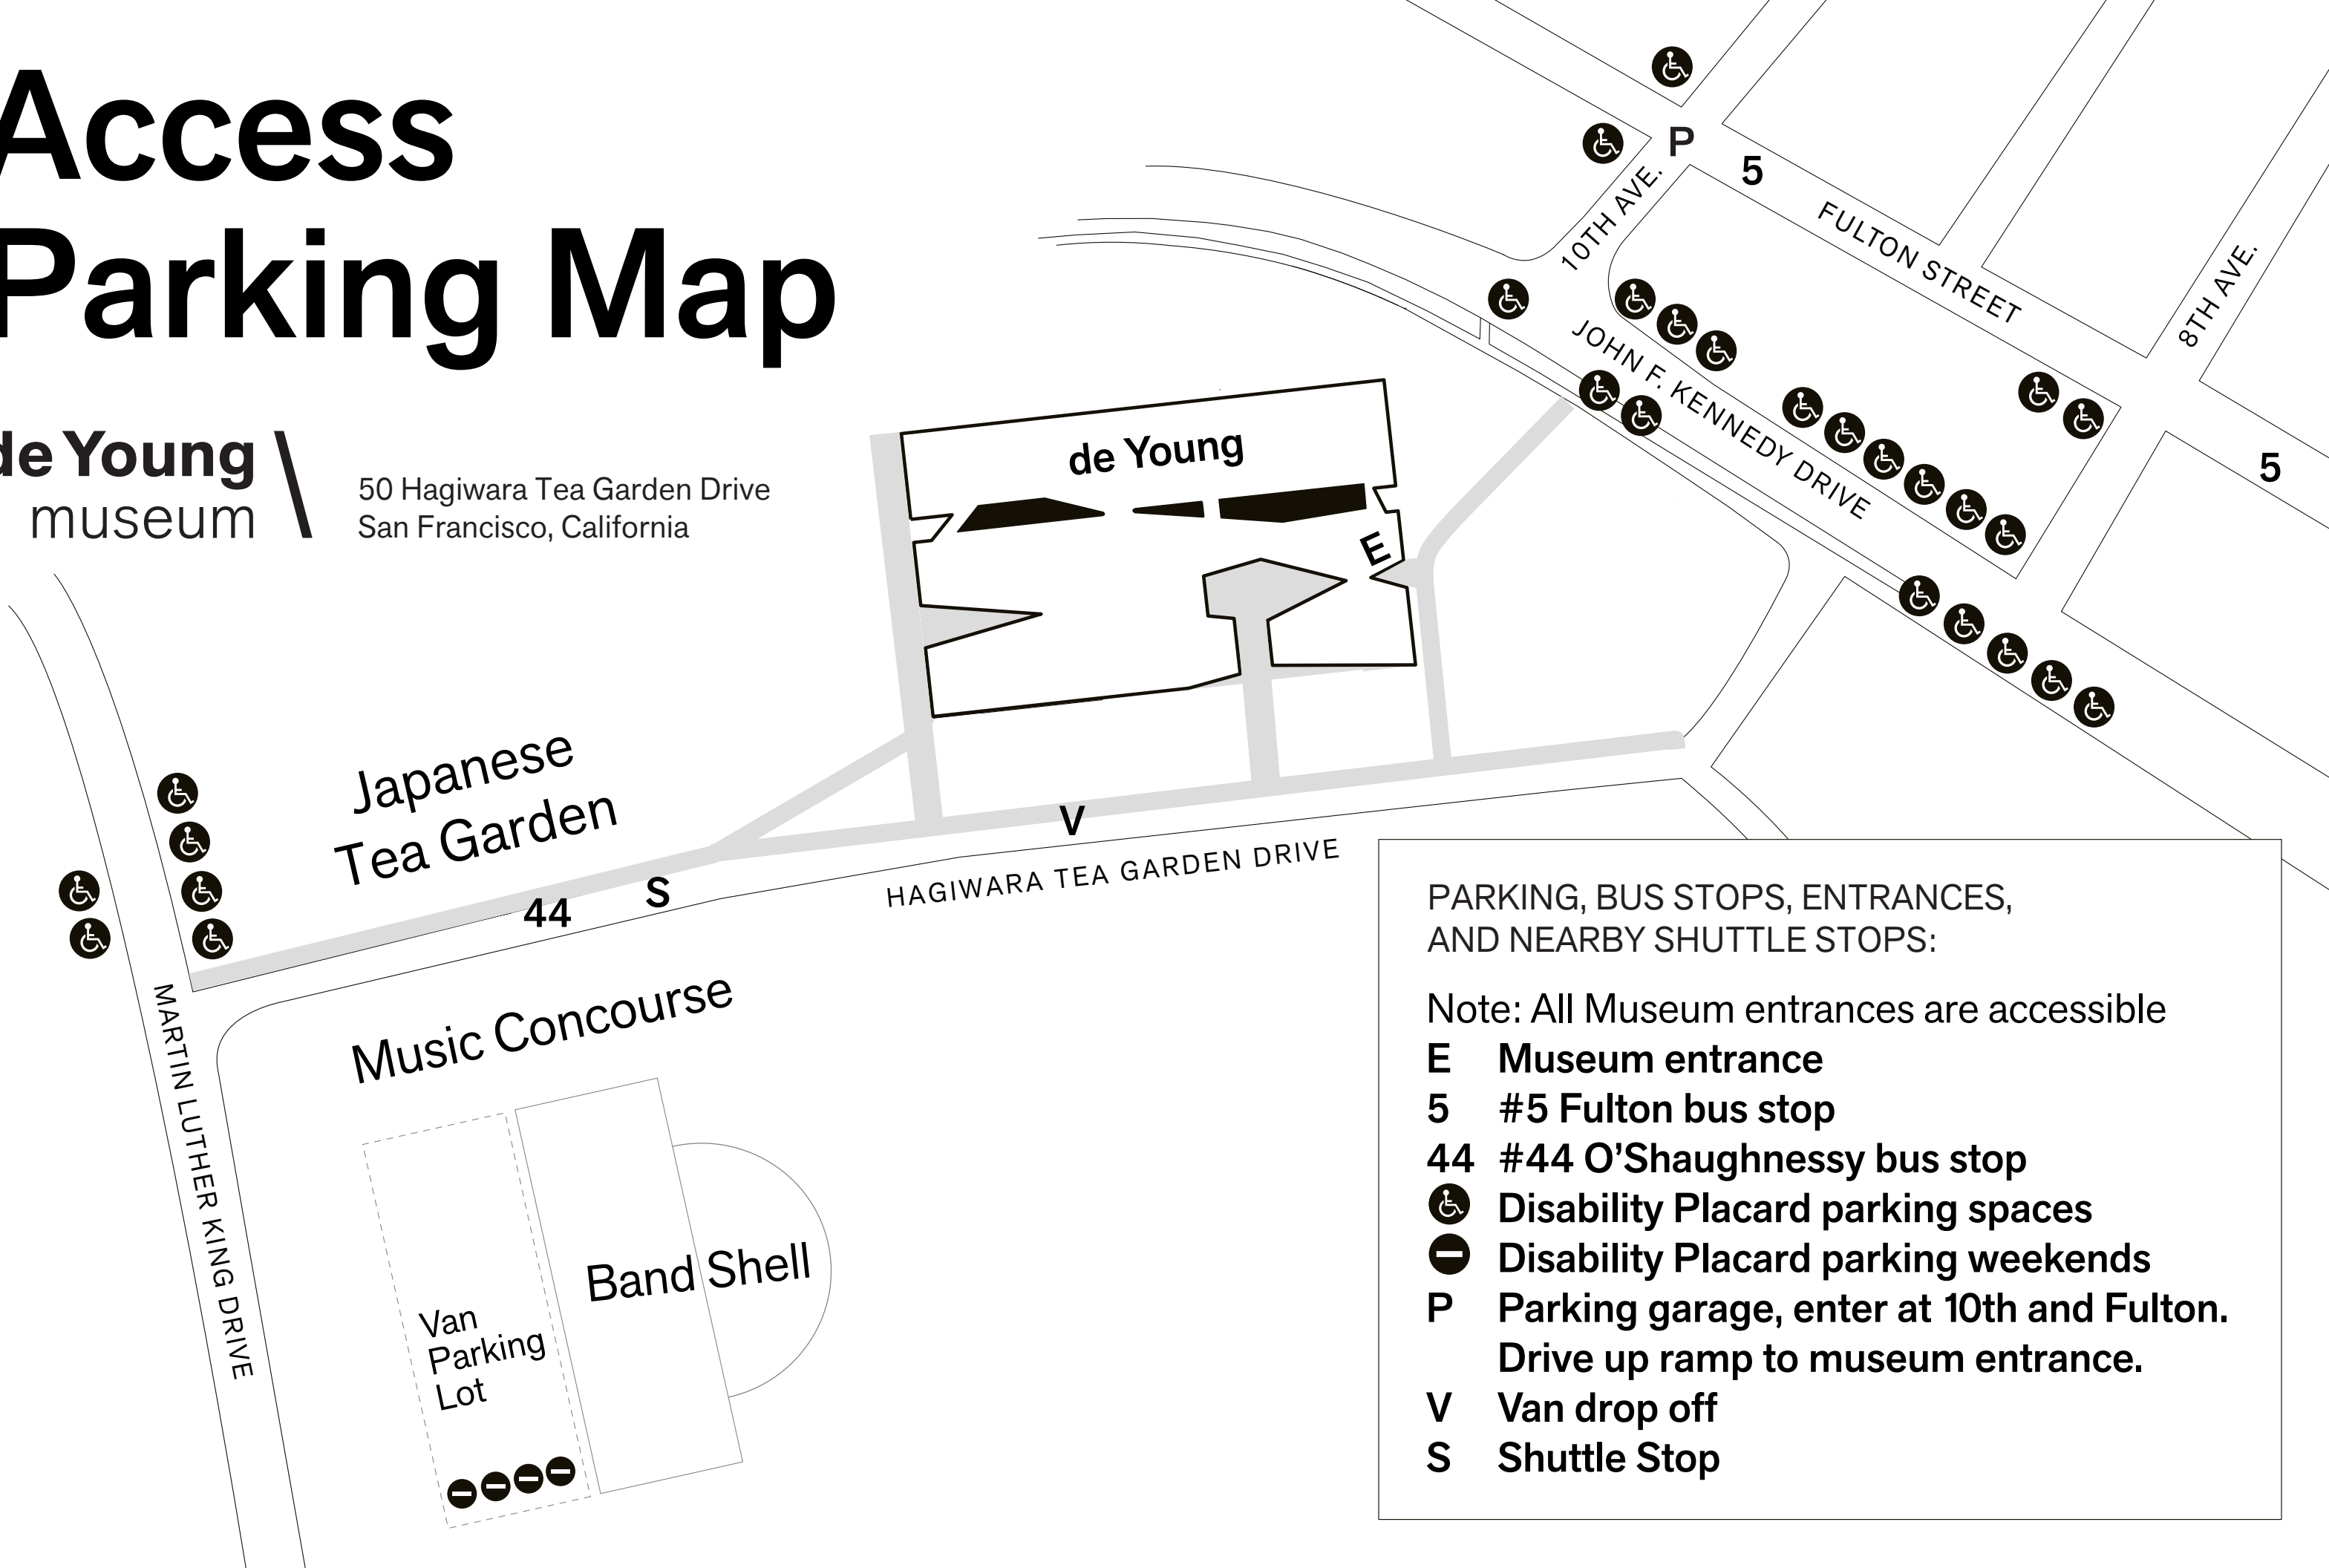

Access Parking Map

de Young
museum

50 Hagiwara Tea Garden Drive
San Francisco, California

PARKING, BUS STOPS, ENTRANCES,
AND NEARBY SHUTTLE STOPS:

Note: All Museum entrances are accessible

- E** Museum entrance
- 5** #5 Fulton bus stop
- 44** #44 O'Shaughnessy bus stop
-  Disability Placard parking spaces
-  Disability Placard parking weekends
- P** Parking garage, enter at 10th and Fulton.
Drive up ramp to museum entrance.
- V** Van drop off
- S** Shuttle Stop