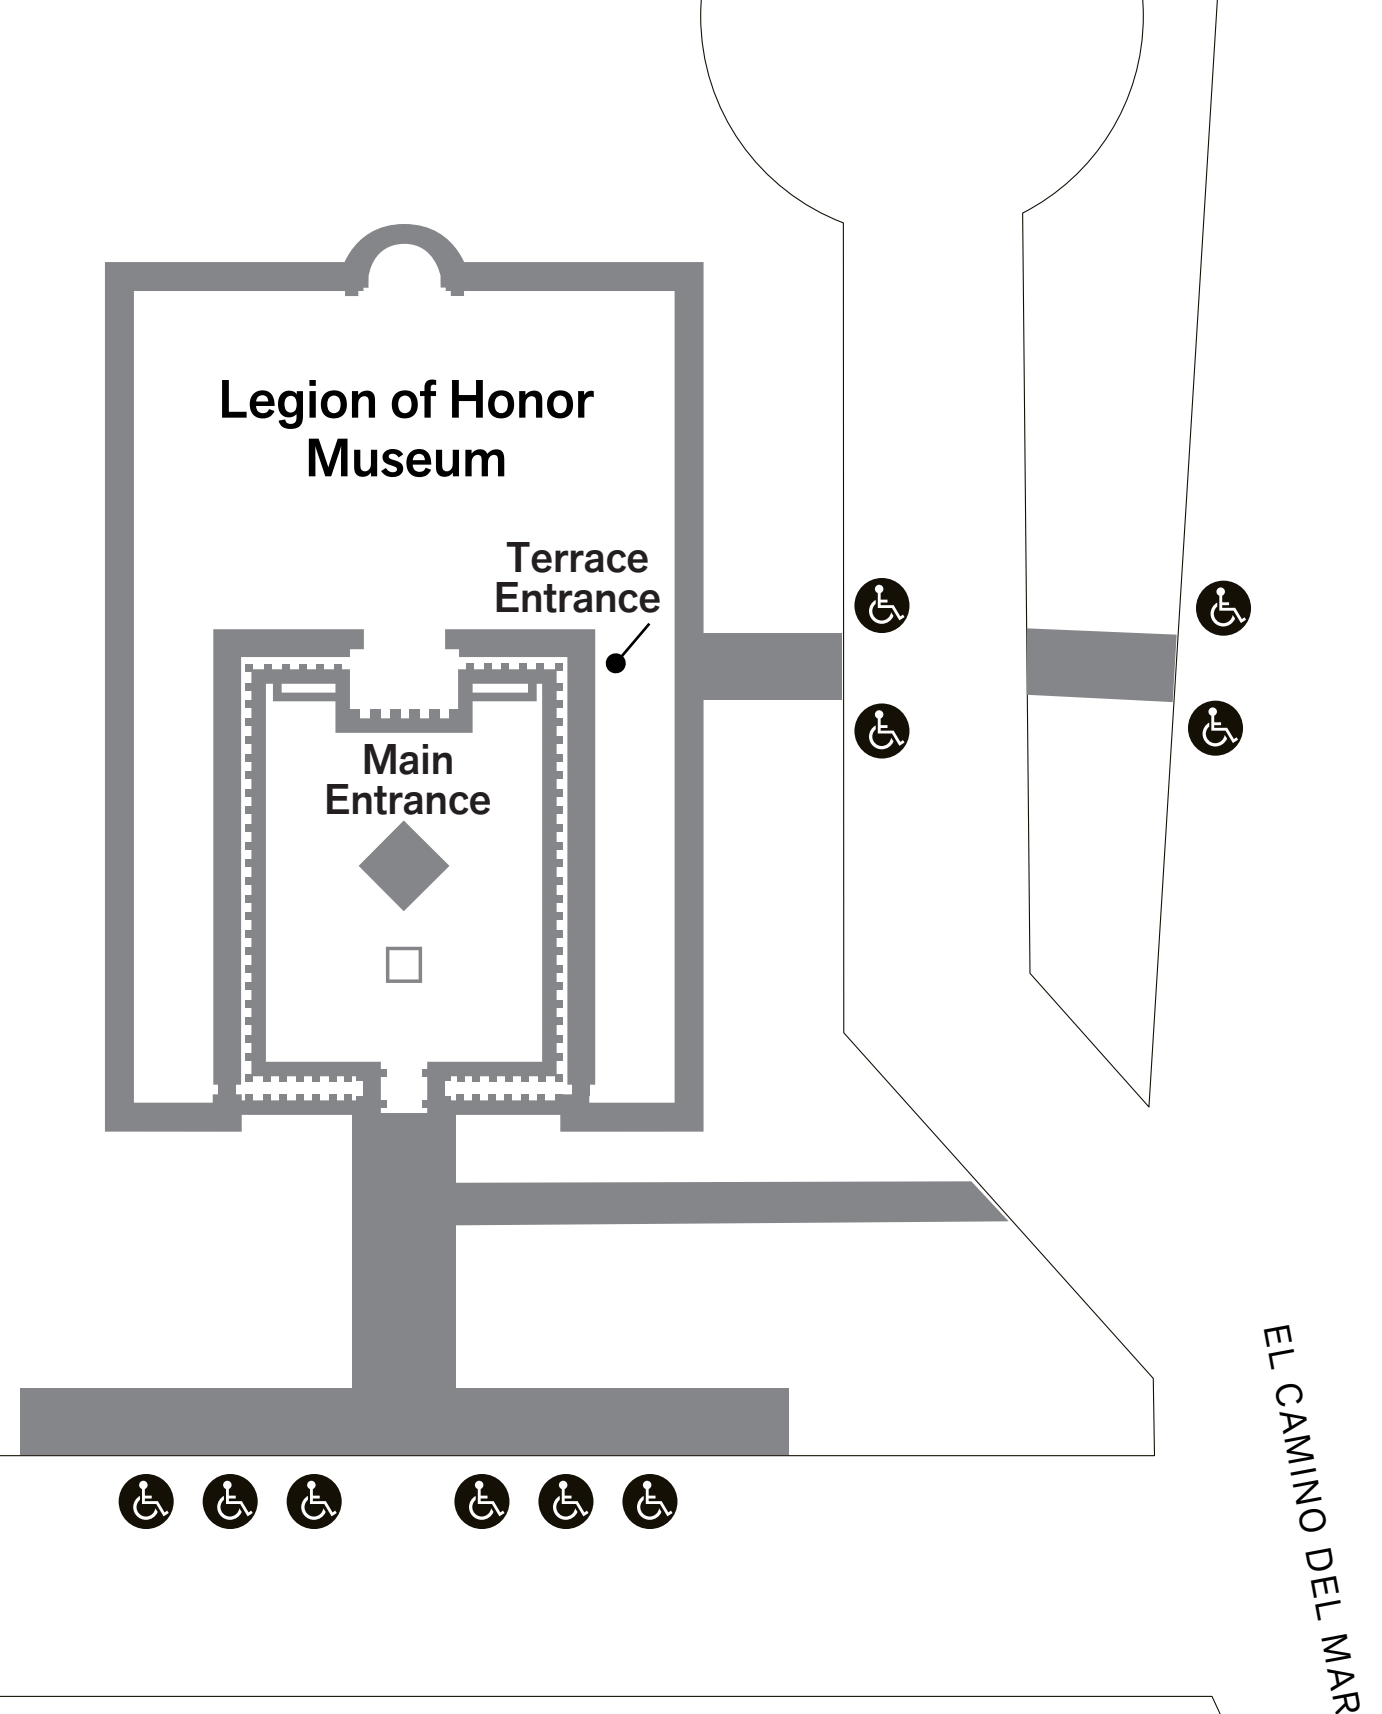

Access Parking Map

100 34th Avenue
San Francisco, California

Legion of Honor
museum

34TH AVENUE

EL CAMINO DEL MAR

Note: Museum entrances are accessible

 **Disability Placard parking spaces**